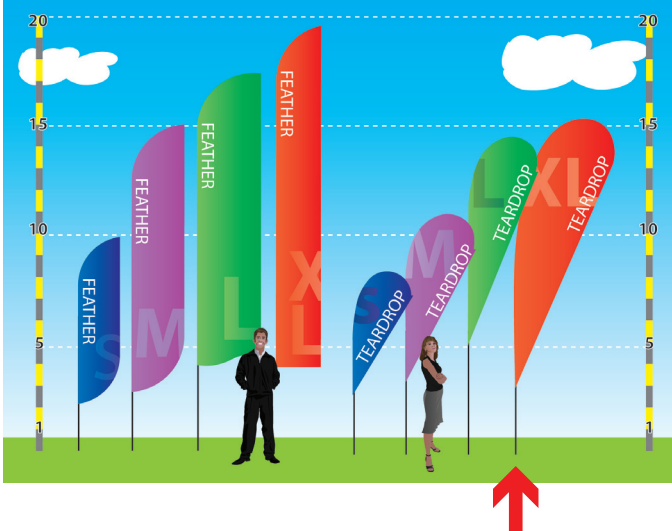

Feather / Teardrop banner stands size comparison

Feather / Teardrop Base Options

EXTRA LARGE SINGLE

Product Features	
Lightweight, Portable and Easy to Assemble	
Stand Total Height	15.75'
Cross Base Width	48"
Banner Size	44.5" x 158"
Finishing	
Hemmed all around and pole pocket on the stand side	
Printing Material	Polyester Fabric
Construction	
Aluminum poles	
Chrome plated steel base	
Nylon carry bag	
Weights - Dimensions	
Shipping Weight	13 lbs (Stand only)
Shipping Dimensions	6"x 6"x 48"
Parts List	
(5) Poles	(1) Cross Base or (1) Spike base
(1) Travel bag	(1) Elastic Cord
(1) bag of screws	

Feather / Teardrop banner stands size comparison

Feather / Teardrop Base Options

EXTRA LARGE DOUBLE

Product Features	
Lightweight, Portable and Easy to Assemble	
Graphic on both front and back	
Stand Total Height	15.75'
Cross Base Width	48"
Banner Size	44.5" x 158"
Finishing	
Hemmed all around and pole pocket on the stand side	
Blockout fabric sewn between 2 flags (3 layers)	
Printing Material	Polyester Fabric
Construction	
Aluminum poles	
Chrome plated steel base	
Nylon carry bag	
Weights - Dimensions	
Shipping Weight	13 lbs (Stand only)
Shipping Dimensions	6"x 6"x 48"
Parts List	
(5) Poles	(1) Cross Base or (1) Spike base
(1) Travel bag	(1) Elastic Cord

Feather / Teardrop banner stands size comparison

Feather / Teardrop Base Options