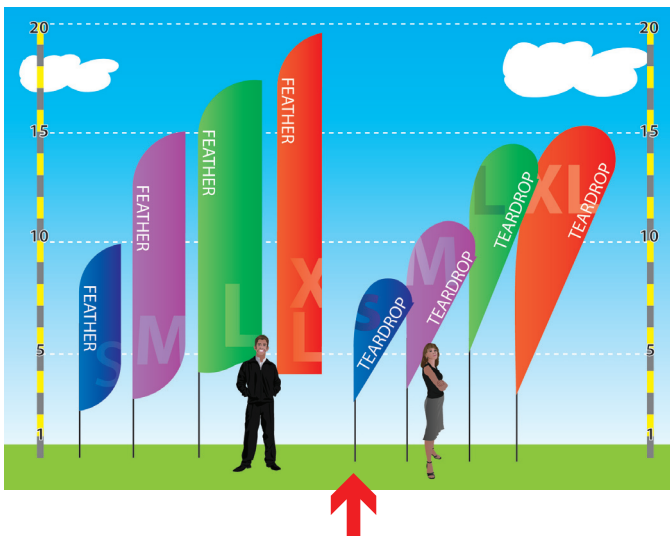

SMALL SINGLE

Product Features

Lightweight, Portable and Easy to Assemble

Stand Total Height 8.2'

Cross Base Width 39"

Banner Size 34" x 70"

Finishing

Hemmed all around and pole pocket on the stand side

Parts List

(4) Poles

(1) Cross Base or (1) Spike base

(1) Travel bag

(1) Elastic Cord

Feather / Teardrop banner stands size comparison

Feather / Teardrop Base Options

SMALL DOUBLE

Product Features	
Lightweight, Portable and Easy to Assemble Graphic on both front and back	
Stand Total Height	8.2'
Cross Base Width	39"
Banner Size	34" x 70"
Finishing	
Hemmed all around and pole pocket on the stand side Blockout fabric sewn between 2 flags (3 layers)	
Printing Material	Polyester Fabric
Construction	
Aluminum poles	
Chrome plated steel base	
Nylon carry bag	
Weights - Dimensions	
Shipping Weight	9 lbs (Stand only)
Shipping Dimensions	6"x 6"x 48"
Parts List	
(4) Poles	(1) Cross Base or (1) Spike base
(1) Travel bag	(1) Elastic Cord

Feather / Teardrop banner stands size comparison

Feather / Teardrop Base Options

MEDIUM SINGLE

Product Features

Lightweight, Portable and Easy to Assemble

Stand Total Height 11'

Cross Base Width 39"

Banner Size 40" x 95"