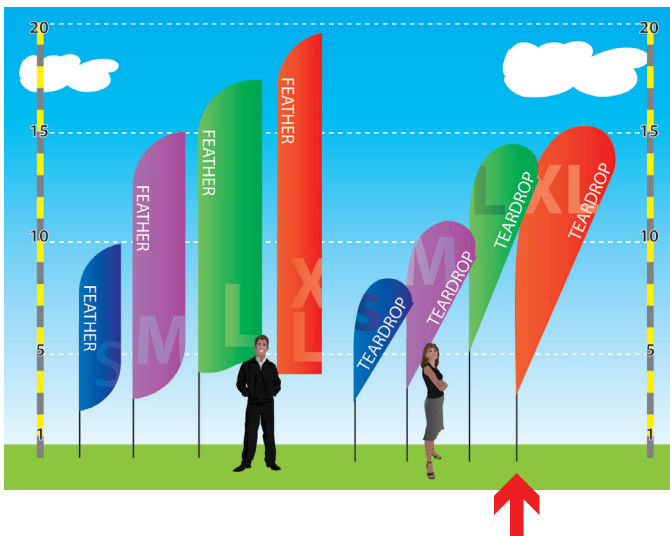

Feather / Teardrop banner stands size comparison

Feather / Teardrop Base Options

LARGE DOUBLE

Product Features	
Lightweight, Portable and Easy to Assemble Graphic on both front and back	
Stand Total Height	14.5'
Cross Base Width	48"
Banner Size	40" x 118"
Finishing	
Hemmed all around and pole pocket on the stand side Blockout fabric sewn between 2 flags (3 layers)	
Printing Material	Polyester Fabric
Construction	
Aluminum poles	
Chrome plated steel base	
Nylon carry bag	
Weights - Dimensions	
Shipping Weight	13 lbs (Stand only)
Shipping Dimensions	6" x 6" x 48"
Parts List	
(5) Poles	(1) Cross Base or (1) Spike base
(1) Travel bag	(1) Elastic Cord

Feather / Teardrop banner stands size comparison

Feather / Teardrop Base Options

EXTRA LARGE SINGLE

Product Features	
Lightweight, Portable and Easy to Assemble	
Stand Total Height	15.75'
Cross Base Width	48"
Banner Size	44.5" x 158"
Finishing	
Hemmed all around and pole pocket on the stand side	
Printing Material	Polyester Fabric
Construction	
Aluminum poles	
Chrome plated steel base	
Nylon carry bag	
Weights - Dimensions	
Shipping Weight	13 lbs (Stand only)
Shipping Dimensions	6"x 6"x 48"
Parts List	
(5) Poles	(1) Cross Base or (1) Spike base
(1) Travel bag	(1) Elastic Cord
(1) bag of screws	

Feather / Teardrop banner stands size comparison

Feather / Teardrop Base Options

EXTRA LARGE DOUBLE

Product Features	
Lightweight, Portable and Easy to Assemble	
Graphic on both front and back	
Stand Total Height	15.75'
Cross Base Width	48"
Banner Size	44.5" x 158"
Finishing	
Hemmed all around and pole pocket on the stand side	
Blockout fabric sewn between 2 flags (3 layers)	
Printing Material	Polyester Fabric
Construction	
Aluminum poles	
Chrome plated steel base	
Nylon carry bag	
Weights - Dimensions	
Shipping Weight	13 lbs (Stand only)
Shipping Dimensions	6"x 6"x 48"
Parts List	
(5) Poles	(1) Cross Base or (1) Spike base
(1) Travel bag	(1) Elastic Cord