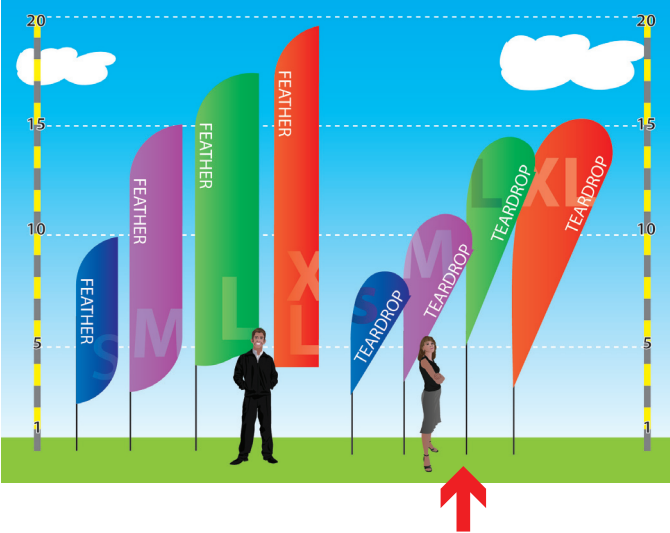

Feather / Teardrop banner stands size comparison

Feather / Teardrop Base Options

LARGE SINGLE

Product Features	
Lightweight, Portable and Easy to Assemble	
Stand Total Height	14.5'
Cross Base Width	48"
Banner Size	40" x 118"
Finishing	
Hemmed all around and pole pocket on the stand side	
Printing Material	Polyester Fabric
Construction	
Aluminum poles	
Chrome plated steel base	
Nylon carry bag	
Weights - Dimensions	
Shipping Weight	13 lbs (Stand only)
Shipping Dimensions	6"x 6"x 48"
Parts List	
(5) Poles	(1) Cross Base or (1) Spike base
(1) Travel bag	(1) Elastic Cord

Feather / Teardrop banner stands size comparison

Feather / Teardrop Base Options

LARGE DOUBLE

Product Features	
Lightweight, Portable and Easy to Assemble Graphic on both front and back	
Stand Total Height	14.5'
Cross Base Width	48"
Banner Size	40" x 118"
Finishing	
Hemmed all around and pole pocket on the stand side Blockout fabric sewn between 2 flags (3 layers)	
Printing Material	Polyester Fabric
Construction	
Aluminum poles	
Chrome plated steel base	
Nylon carry bag	
Weights - Dimensions	
Shipping Weight	13 lbs (Stand only)
Shipping Dimensions	6" x 6" x 48"
Parts List	
(5) Poles	(1) Cross Base or (1) Spike base
(1) Travel bag	(1) Elastic Cord

Feather / Teardrop banner stands size comparison

Feather / Teardrop Base Options

EXTRA LARGE SINGLE

Product Features	
Lightweight, Portable and Easy to Assemble	
Stand Total Height	15.75'
Cross Base Width	48"
Banner Size	44.5" x 158"
Finishing	
Hemmed all around and pole pocket on the stand side	
Printing Material	Polyester Fabric
Construction	
Aluminum poles	
Chrome plated steel base	
Nylon carry bag	
Weights - Dimensions	
Shipping Weight	13 lbs (Stand only)
Shipping Dimensions	6"x 6"x 48"
Parts List	
(5) Poles	(1) Cross Base or (1) Spike base
(1) Travel bag	(1) Elastic Cord
(1) bag of screws	