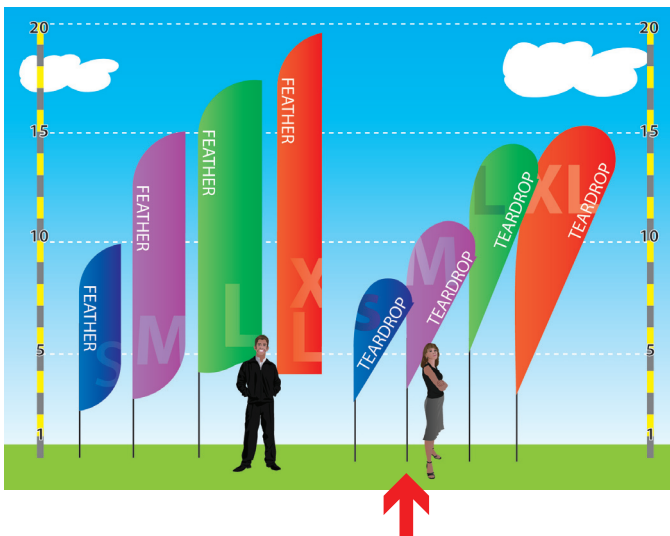

Feather / Teardrop banner stands size comparison

Feather / Teardrop Base Options

MEDIUM SINGLE

Product Features

Lightweight, Portable and Easy to Assemble

Stand Total Height 11'

Cross Base Width 39"

Banner Size 40" x 95"

Shipping Weight 10 lbs (Stand only)

Shipping Dimensions 6"x 6"x 48"

Parts List

(4) Poles

(1) Cross Base or (1) Spike base

(1) Travel bag

(1) Elastic Cord

Feather / Teardrop banner stands size comparison

Feather / Teardrop Base Options

MEDIUM DOUBLE

Product Features	
Lightweight, Portable and Easy to Assemble Graphic on both front and back	
Stand Total Height	11'
Cross Base Width	39"
Banner Size	40" x 95"
Finishing	
Hemmed all around and pole pocket on the stand side Blockout fabric sewn between 2 flags (3 layers)	
Printing Material	Polyester Fabric
Construction	
Aluminum poles	
Chrome plated steel base	
Nylon carry bag	
Weights - Dimensions	
Shipping Weight	10 lbs (Stand only)
Shipping Dimensions	6"x 6"x 48"
Parts List	
(4) Poles	(1) Cross Base or (1) Spike base
(1) Travel bag	(1) Elastic Cord

Feather / Teardrop banner stands size comparison

Feather / Teardrop Base Options

LARGE SINGLE

Product Features	
Lightweight, Portable and Easy to Assemble	
Stand Total Height	14.5'
Cross Base Width	48"
Banner Size	40" x 118"
Finishing	
Hemmed all around and pole pocket on the stand side	
Printing Material	Polyester Fabric
Construction	
Aluminum poles	
Chrome plated steel base	
Nylon carry bag	
Weights - Dimensions	
Shipping Weight	13 lbs (Stand only)
Shipping Dimensions	6"x 6"x 48"
Parts List	
(5) Poles	(1) Cross Base or (1) Spike base
(1) Travel bag	(1) Elastic Cord