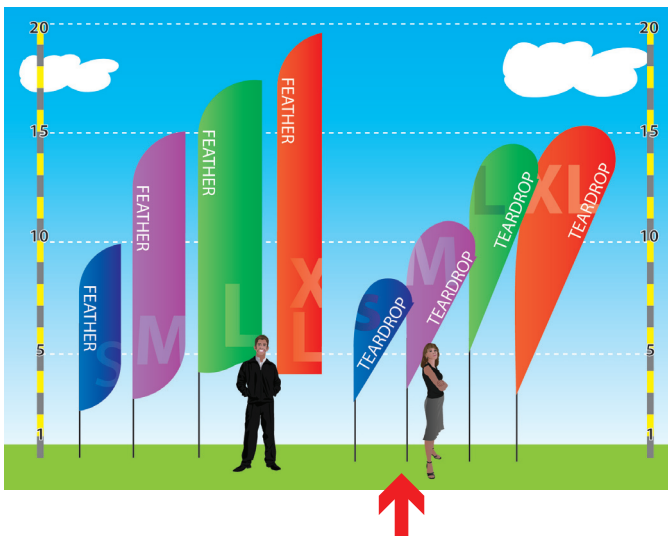

Feather / Teardrop Base Options

MEDIUM DOUBLE

Product Features	
Lightweight, Portable and Easy to Assemble Graphic on both front and back	
Stand Total Height	11'
Cross Base Width	39"
Banner Size	40" x 95"
Finishing	
Hemmed all around and pole pocket on the stand side Blockout fabric sewn between 2 flags (3 layers)	
Printing Material	Polyester Fabric
Construction	
Aluminum poles	
Chrome plated steel base	
Nylon carry bag	
Weights - Dimensions	
Shipping Weight	10 lbs (Stand only)
Shipping Dimensions	6"x 6"x 48"
Parts List	
(4) Poles	(1) Cross Base or (1) Spike base
(1) Travel bag	(1) Elastic Cord

Feather / Teardrop banner stands size comparison

Feather / Teardrop Base Options

LARGE SINGLE

Product Features	
Lightweight, Portable and Easy to Assemble	
Stand Total Height	14.5'
Cross Base Width	48"
Banner Size	40" x 118"
Finishing	
Hemmed all around and pole pocket on the stand side	
Printing Material	Polyester Fabric
Construction	
Aluminum poles	
Chrome plated steel base	
Nylon carry bag	
Weights - Dimensions	
Shipping Weight	13 lbs (Stand only)
Shipping Dimensions	6"x 6"x 48"
Parts List	
(5) Poles	(1) Cross Base or (1) Spike base
(1) Travel bag	(1) Elastic Cord

Feather / Teardrop banner stands size comparison

Feather / Teardrop Base Options

LARGE DOUBLE

Product Features	
Lightweight, Portable and Easy to Assemble Graphic on both front and back	
Stand Total Height	14.5'
Cross Base Width	48"
Banner Size	40" x 118"
Finishing	
Hemmed all around and pole pocket on the stand side Blockout fabric sewn between 2 flags (3 layers)	
Printing Material	Polyester Fabric
Construction	
Aluminum poles	
Chrome plated steel base	
Nylon carry bag	
Weights - Dimensions	
Shipping Weight	13 lbs (Stand only)
Shipping Dimensions	6" x 6" x 48"
Parts List	
(5) Poles	(1) Cross Base or (1) Spike base
(1) Travel bag	(1) Elastic Cord