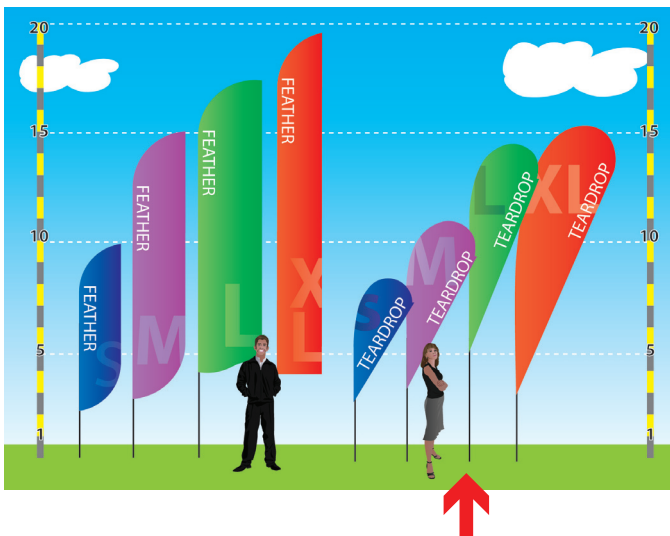

Feather / Teardrop banner stands size comparison

Feather / Teardrop Base Options

LARGE SINGLE

Product Features	
Lightweight, Portable and Easy to Assemble	
Stand Total Height	14.5'
Cross Base Width	48"
Banner Size	40" x 118"
Finishing	
Hemmed all around and pole pocket on the stand side	
Printing Material	Polyester Fabric
Construction	
Aluminum poles	
Chrome plated steel base	
Nylon carry bag	
Weights - Dimensions	
Shipping Weight	13 lbs (Stand only)
Shipping Dimensions	6"x 6"x 48"
Parts List	
(5) Poles	(1) Cross Base or (1) Spike base
(1) Travel bag	(1) Elastic Cord

Feather / Teardrop banner stands size comparison

Feather / Teardrop Base Options

LARGE DOUBLE

Product Features	
Lightweight, Portable and Easy to Assemble Graphic on both front and back	
Stand Total Height	14.5'
Cross Base Width	48"
Banner Size	40" x 118"
Finishing	
Hemmed all around and pole pocket on the stand side Blockout fabric sewn between 2 flags (3 layers)	
Printing Material	Polyester Fabric
Construction	
Aluminum poles	
Chrome plated steel base	
Nylon carry bag	
Weights - Dimensions	
Shipping Weight	13 lbs (Stand only)
Shipping Dimensions	6" x 6" x 48"
Parts List	
(5) Poles	(1) Cross Base or (1) Spike base
(1) Travel bag	(1) Elastic Cord

Feather / Teardrop banner stands size comparison

Feather / Teardrop Base Options

EXTRA LARGE SINGLE

Product Features	
Lightweight, Portable and Easy to Assemble	
Stand Total Height	15.75'
Cross Base Width	48"
Banner Size	44.5" x 158"
Finishing	
Hemmed all around and pole pocket on the stand side	
Printing Material	Polyester Fabric
Construction	
Aluminum poles	
Chrome plated steel base	
Nylon carry bag	
Weights - Dimensions	
Shipping Weight	13 lbs (Stand only)
Shipping Dimensions	6"x 6"x 48"
Parts List	
(5) Poles	(1) Cross Base or (1) Spike base
(1) Travel bag	(1) Elastic Cord
(1) bag of screws	